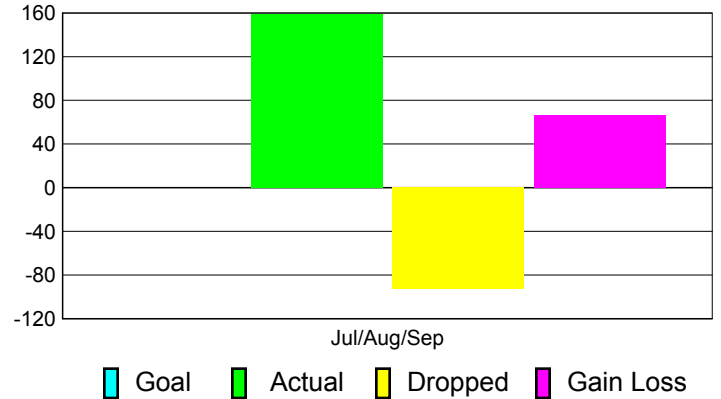

Membership Results 2011-2012

Goal, New, Dropped, Gain/Loss