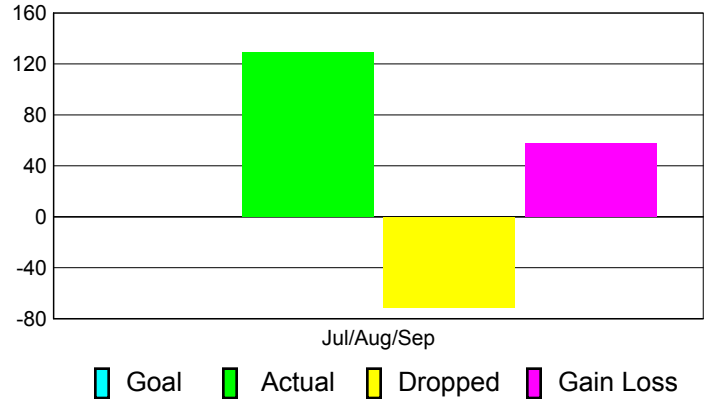

Membership Results 2011-2012

Goal, New, Dropped, Gain/Loss

Comparison of Membership Gain/Loss

Current Year Compared to the Previous Year