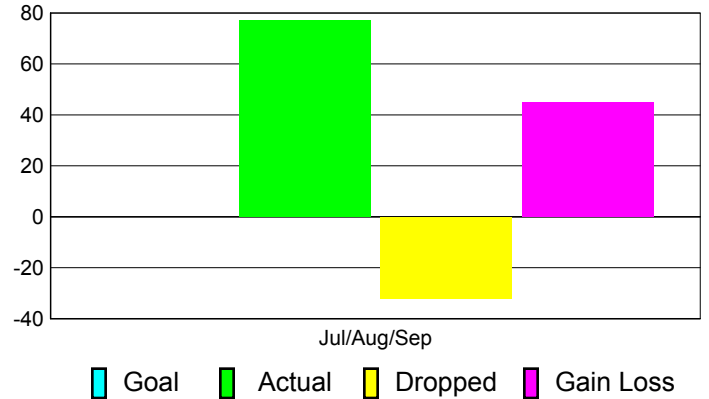

Membership Results 2011-2012

Goal, New, Dropped, Gain/Loss

Comparison of Membership Gain/Loss

Current Year Compared to the Previous Year