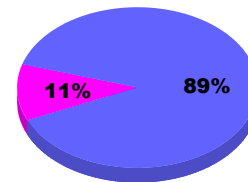

Jul/Aug/Sep

Male Female