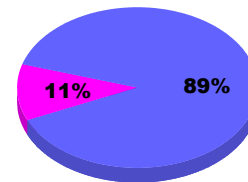

Gender Comparison 2011-2012

Jul/Aug/Sep

Legend: Male (Blue), Female (Magenta)