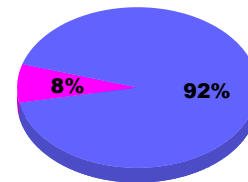

Jul/Aug/Sep

Male Female