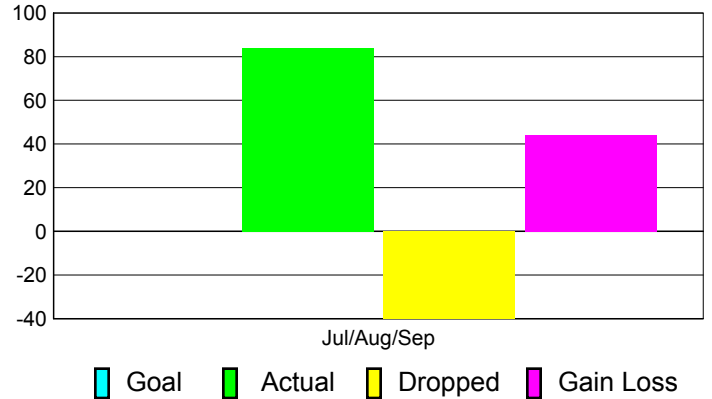

Membership Results 2011-2012

Goal, New, Dropped, Gain/Loss

Comparison of Membership Gain/Loss

Current Year Compared to the Previous Year