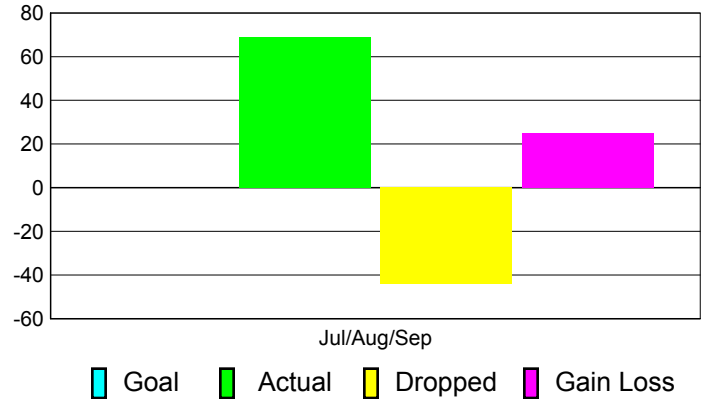

Membership Results 2011-2012

Goal, New, Dropped, Gain/Loss

Comparison of Membership Gain/Loss

Current Year Compared to the Previous Year