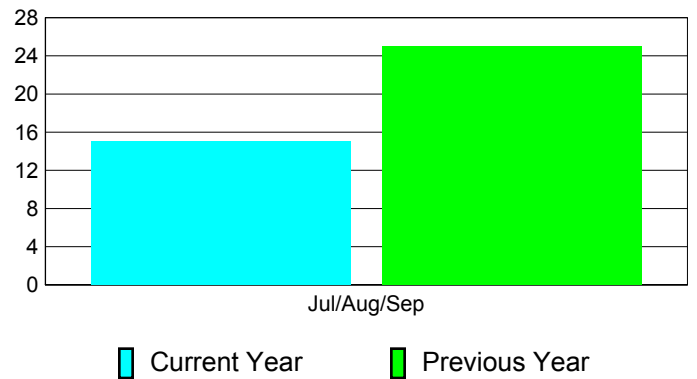

Comparison of Membership Gain/Loss

Current Year Compared to the Previous Year