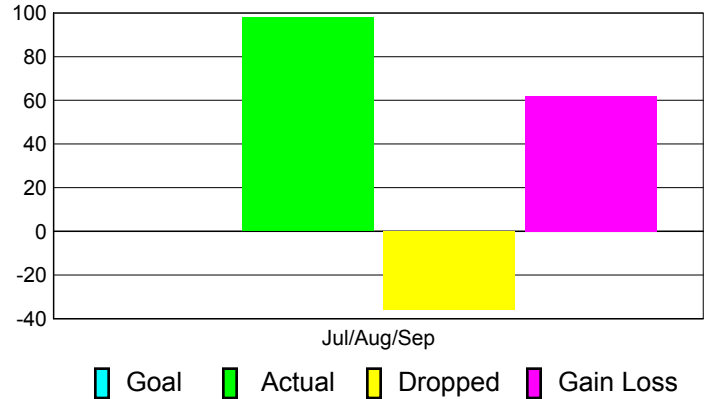

Membership Results 2011-2012

Goal, New, Dropped, Gain/Loss

Comparison of Membership Gain/Loss

Current Year Compared to the Previous Year