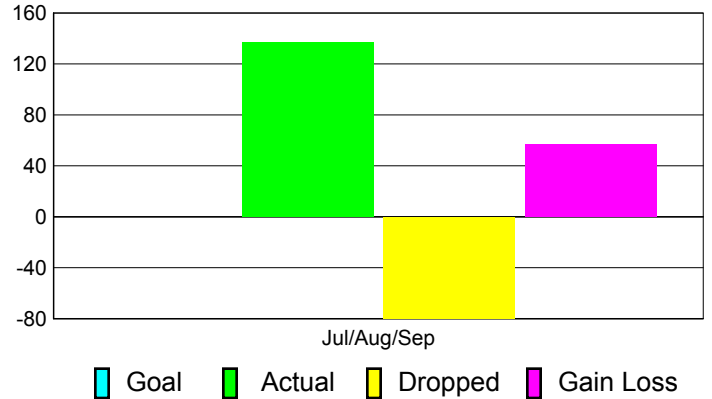

Membership Results 2011-2012

Goal, New, Dropped, Gain/Loss

Comparison of Membership Gain/Loss

Current Year Compared to the Previous Year