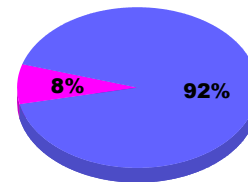

Jul/Aug/Sep

Male Female