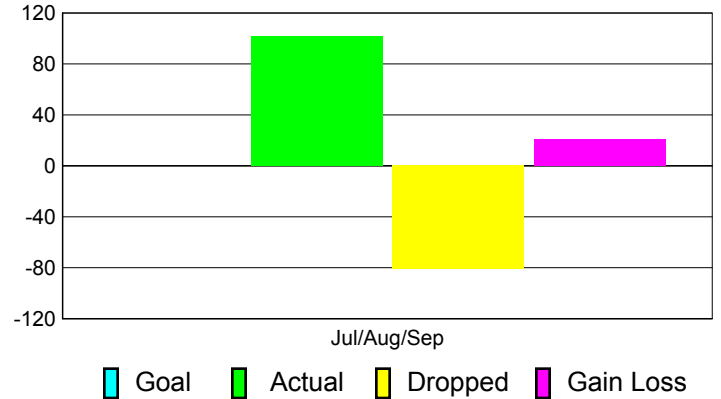

Membership Results 2011-2012

Goal, New, Dropped, Gain/Loss