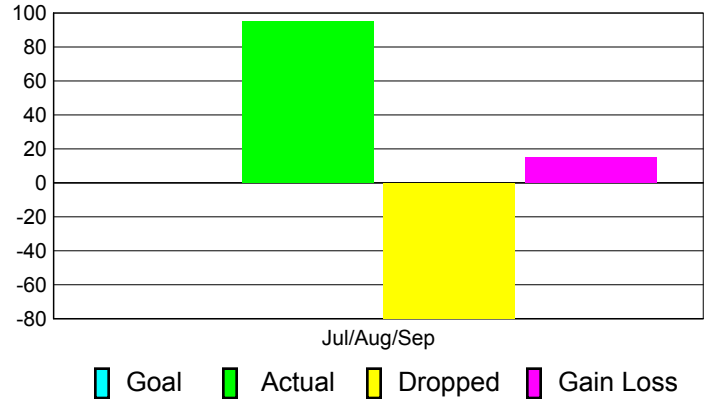

Membership Results 2011-2012

Goal, New, Dropped, Gain/Loss