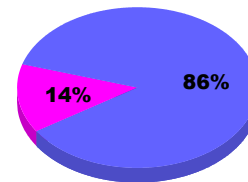

Jul/Aug/Sep

Male Female