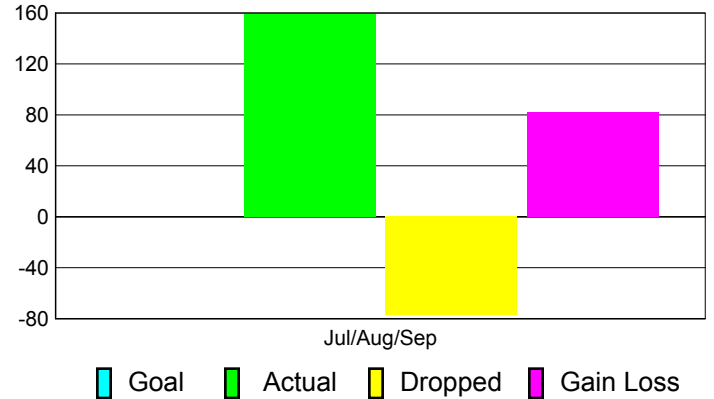

Membership Results 2011-2012

Goal, New, Dropped, Gain/Loss

Comparison of Membership Gain/Loss

Current Year Compared to the Previous Year