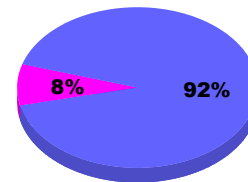

Jul/Aug/Sep

Male Female